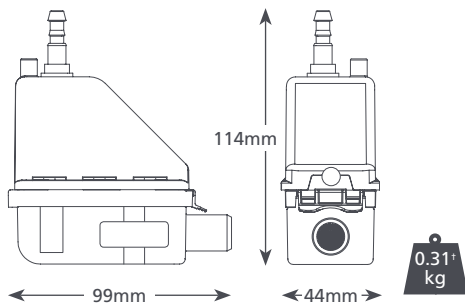

WHILE STOCKS LAST

12L/h max. flow

10m max. rec. head (flow rate 6L/h)

23dB(A)

KEY FEATURES

- One piece pump
- Left or right install
- Trunking system options
- Easy access for servicing

SUITABILITY

- Up to 16kW / 54,000Btu/h
- High wall split systems
- ✓ **Perfect for...**
Commercial use eg. offices, restaurants

MINI LIME SPECIFICATIONS

Max. flow	12L/h @ 0 head
Max. rec. head	10m
Max. suction lift	n/a
Sound level@1m	23dB(A)
Power supply	230V AC 50-60Hz 0.1A*
Rated	Non continuous
Class	II appliance <input type="checkbox"/>
Max. unit output	16kW / 54,000Btu/h
Max. water temp	40°C / 104°F
Discharge tube	6mm ID
IP Protection	IPX4
Safety Switch	3.0A Normally closed
Thermal protection	✓
Fully potted	✓
Self priming	✓