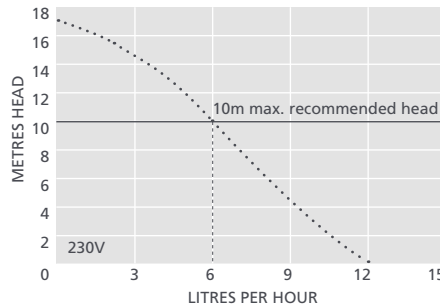

WHILE STOCKS LAST

12L/h max. flow

10m max. rec. head (flow rate 6L/h)

23dB(A)

KEY FEATURES

- One piece pump
- Left or right install
- Trunking system options
- Easy access for servicing

SUITABILITY

- Up to 16kW / 54,000Btu/h
- High wall split systems
- ✓ **Perfect for...**
Commercial use eg. offices, restaurants